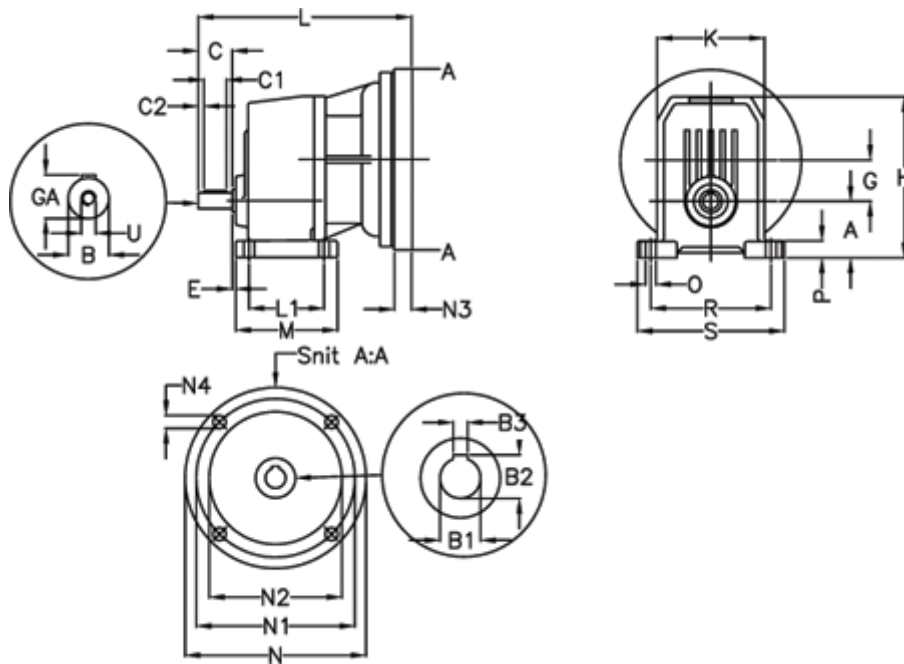

# Data Sheet

Article number: 40550500181230

Description: Single Stage Helical Gear  
S 501-1,8-P80B5

## Measures

A = 82	E = 25.5	M = 190.0	R = 225
B = 38	F = 10x8x60	N = 200	S = 270
B1 = 19	G = 73.5	N1 = 165	U = M12
B2 = 21.8	GA = 41.0	N2 = 130	
B3 = 6	H = 278.5	N3 = -	
C = 80	K = 185	N4 = M10x12	
C1 = 60	L = 314	O = 18	
C2 = 10	L1 = 145.0	P = 25.0	